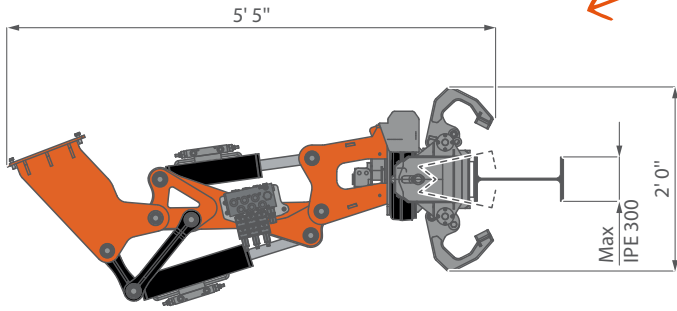

JIB500GR

HYDRAULIC BEAM MANIPULATOR

STEEL BEAM MANIPULATOR AVAILABLE FOR:

- ✓ SPX532
- ✓ SPX650

MOVEMENTS

- ✓ 360° continuous rotation
- ✓ -57° / +65° tilt A
- ✓ -34° / +26° tilt B

1102 lb MAX CAPACITY

360° MANIPULATOR ROTATION

PLUG & PLAY

- ✓ Completely hydraulic
- ✓ Fully integrated with the crane
- ✓ Works with the crane remote

TRANSPORT TRAY

- ✓ Practical and sturdy
- ✓ Easy to install

DIMENSIONS

	Kg
JIB500GR	508

MOVEMENTS