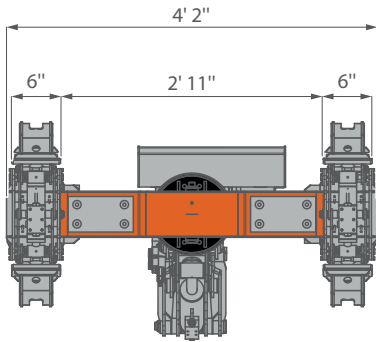

JIB500GR

HYDRAULIC BEAM MANIPULATOR

STEEL BEAM MANIPULATOR AVAILABLE FOR:

- ✓ SPX532
- ✓ SPX650

MOVEMENTS

- ✓ 360° continuous rotation
- ✓ -57° / +65° tilt A
- ✓ -34° / +26° tilt B

1102 lb MAX CAPACITY

360° MANIPULATOR ROTATION

PLUG & PLAY

- ✓ Completely hydraulic
- ✓ Fully integrated with the crane
- ✓ Works with the crane remote

TRANSPORT TRAY

- ✓ Practical and sturdy
- ✓ Easy to install

DIMENSIONS

	Kg
JIB500GR	508

MOVEMENTS