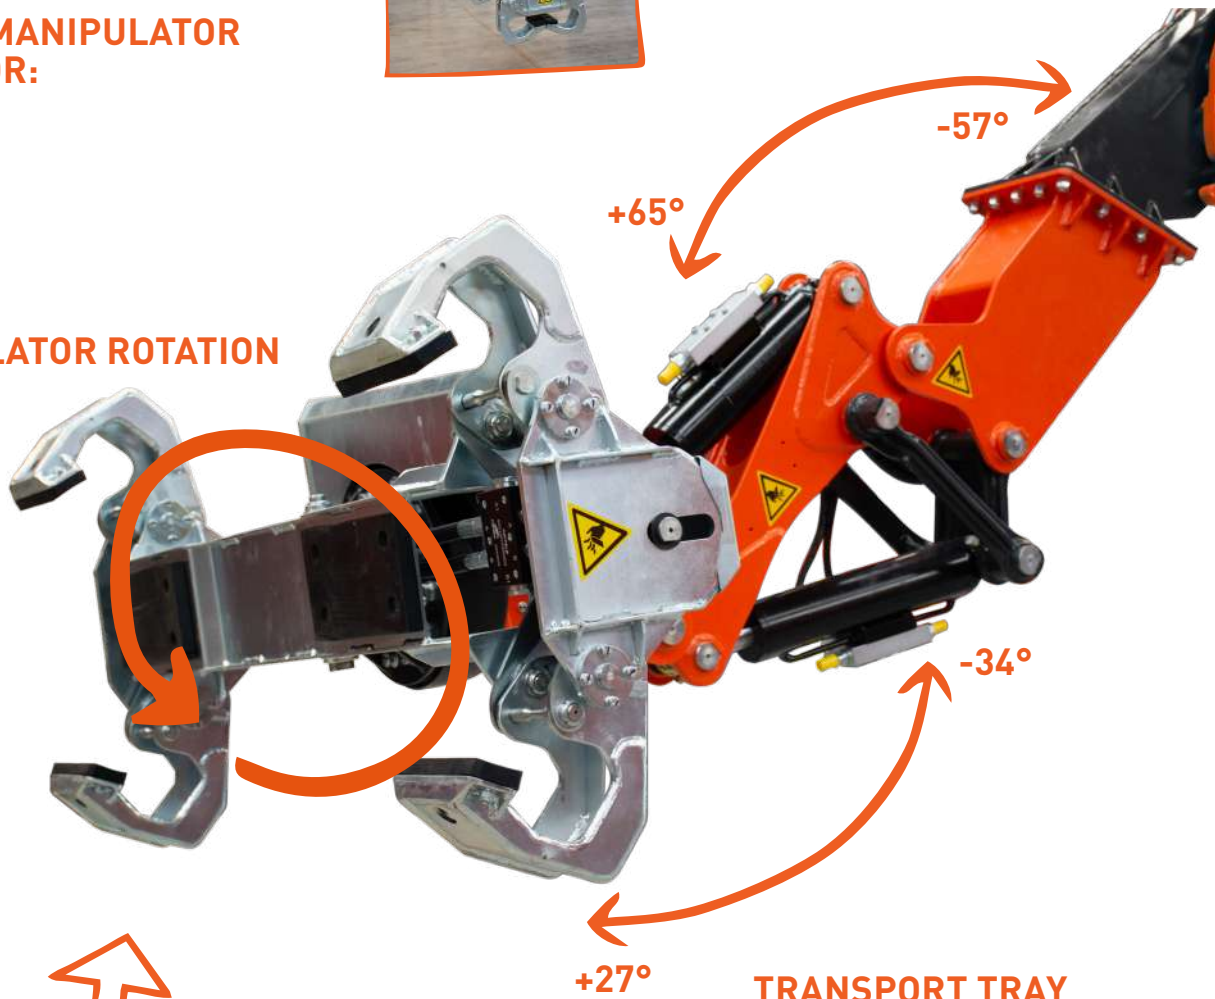

JIB500GR

HYDRAULIC BEAM MANIPULATOR

STEEL BEAM MANIPULATOR AVAILABLE FOR:

- ✓ SPX532
- ✓ SPX650

MOVEMENTS

- ✓ 360° continuous rotation
- ✓ -57° / +65° tilt A
- ✓ -34° / +26° tilt B

1102 lb MAX CAPACITY

360° MANIPULATOR ROTATION

PLUG & PLAY

- ✓ Completely hydraulic
- ✓ Fully integrated with the crane
- ✓ Works with the crane remote

TRANSPORT TRAY

- ✓ Practical and sturdy
- ✓ Easy to install

DIMENSIONS

	Kg
JIB500GR	508

MOVEMENTS