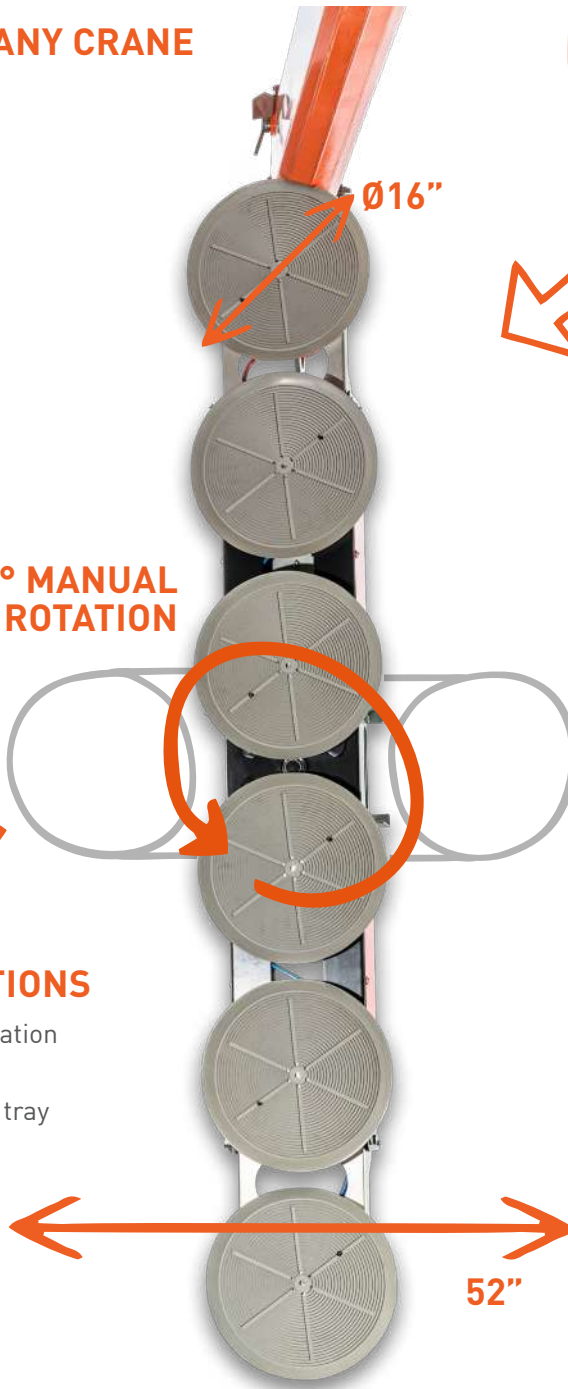

360° MANUAL ROTATION

2 EXTRA PADS FOR DIFFERENT CONFIGURATIONS

- ✓ 4-pad or 6-pad in-line configuration
- ✓ 6-pad cross configuration
- ✓ Extra pads stored on transport tray

	lb
JVL600 (with 4 vacuum pads)	188
Extra pad	17

1322 lb MAX CAPACITY

with 6 pads installed
(4 pads: 882 lb)