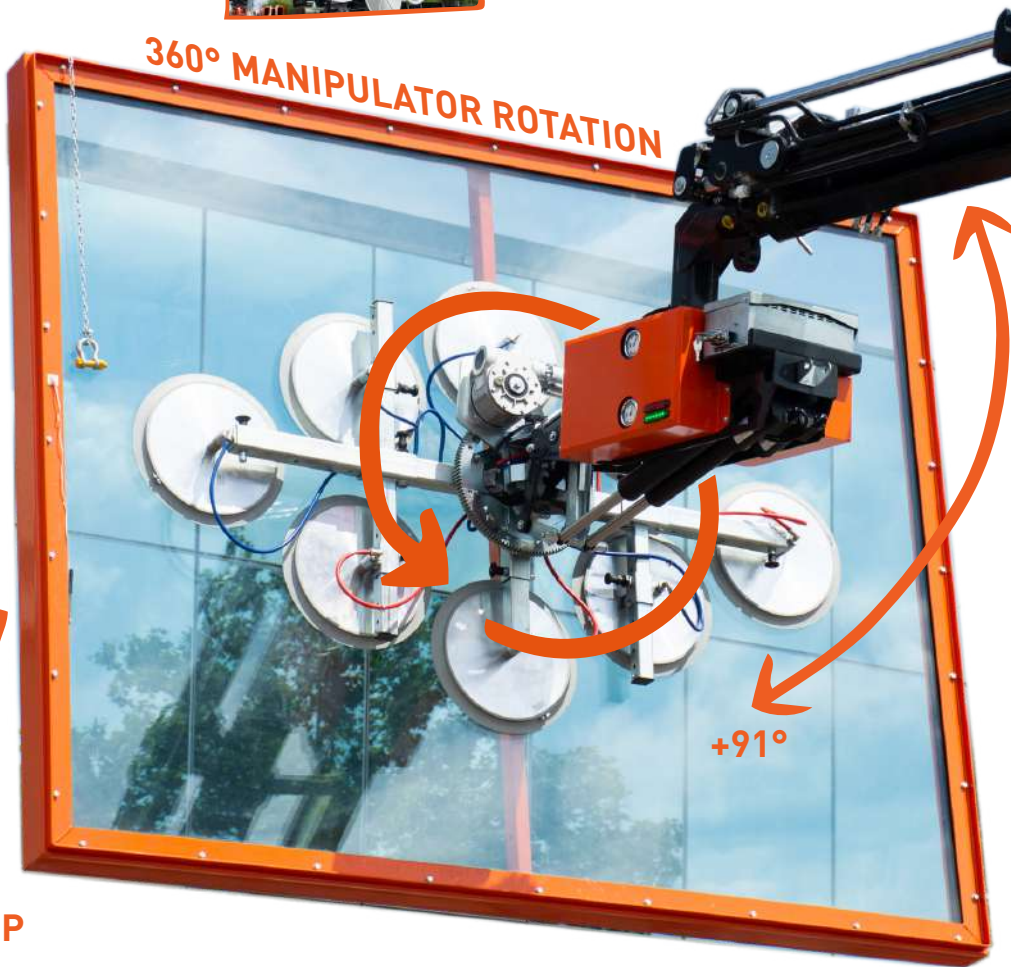

JVM800R

BATTERY POWERED

UNIVERSAL TOOL FOR ANY CRANE

MOVEMENTS

- ✓ 360° continuous rotation
- ✓ $\pm 45^\circ$ swing
- ✓ $+91^\circ$ and -45° tilt

REMOTE CONTROL

- ✓ Dedicated remote control
- ✓ Easy to use

1760 lb MAX CAPACITY
(8 pads installed)

VACUUM PUMP

- ✓ Double vacuum circuit
- ✓ Up to eight pads
- ✓ Safety vacuum seal

BATTERY

- ✓ Completely electric
- ✓ Spare battery on transport tray
- ✓ Battery charging dock

TRANSPORT TRAY

- ✓ Practical and sturdy
- ✓ Easy to install
- ✓ Big tool box

DIMENSIONS

SCAN FOR MORE
TECHNICAL DATA

	lb
JVM800R (with 4 vacuum pads)	485
Extra pad	12

MOVEMENTS