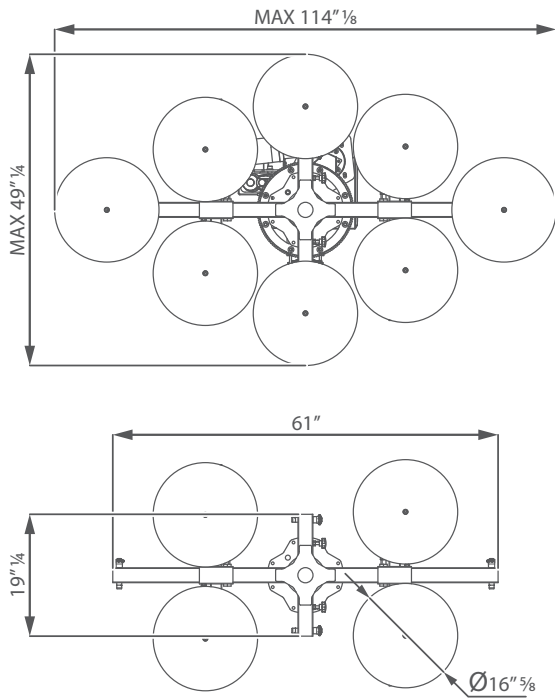

1760 lb MAX CAPACITY
(8 pads installed)

VACUUM PUMP

- ✓ Double vacuum circuit
- ✓ Up to eight pads
- ✓ Safety vacuum seal

BATTERY

- ✓ Completely electric
- ✓ Spare battery on transport tray
- ✓ Battery charging dock

TRANSPORT TRAY

- ✓ Practical and sturdy
- ✓ Easy to install
- ✓ Big tool box

DIMENSIONS

SCAN FOR MORE
TECHNICAL DATA

	lb
JVM800R (with 4 vacuum pads)	485
Extra pad	12

MOVEMENTS